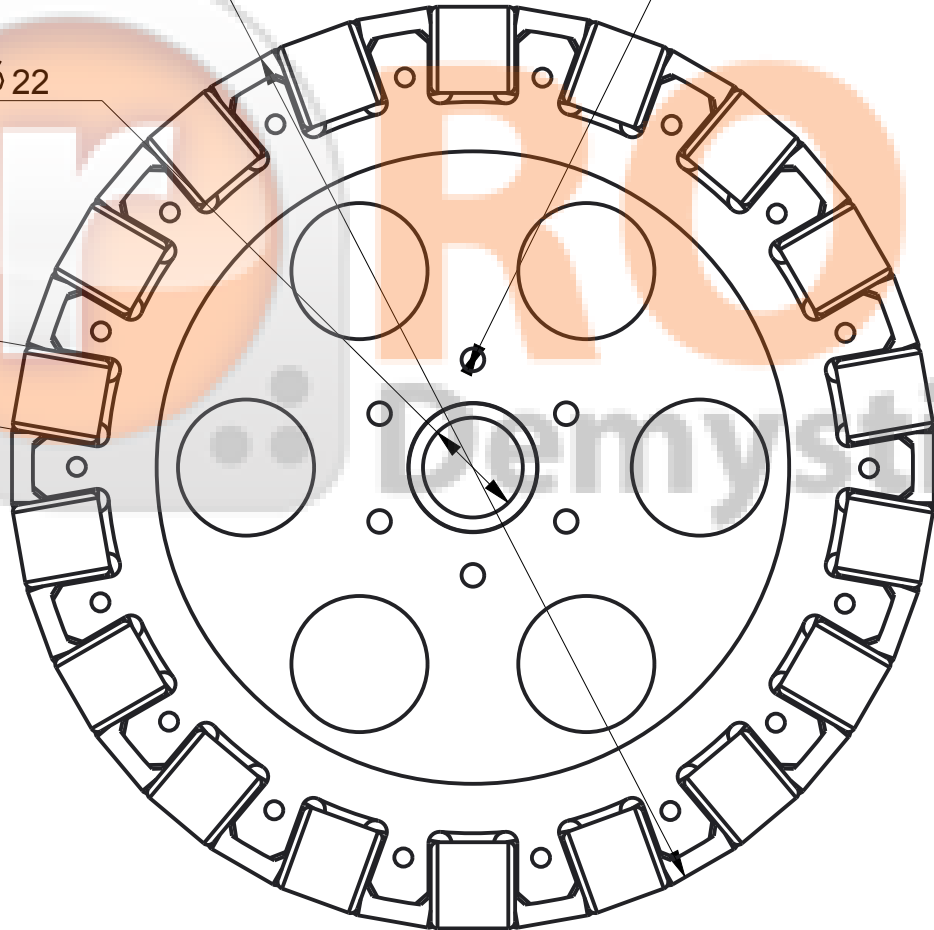

38,9

$\varnothing 203$

$\varnothing 5 \times 6$ PCD 47.5

$\varnothing 22$

18,6

TITLE-203MM DOUBLE AL OMNI WHEEL

PART NO.

ROBU.IN(PUNE)

SCALE-1:1

DATE-

ALL DIMENSIONS ARE IN MM