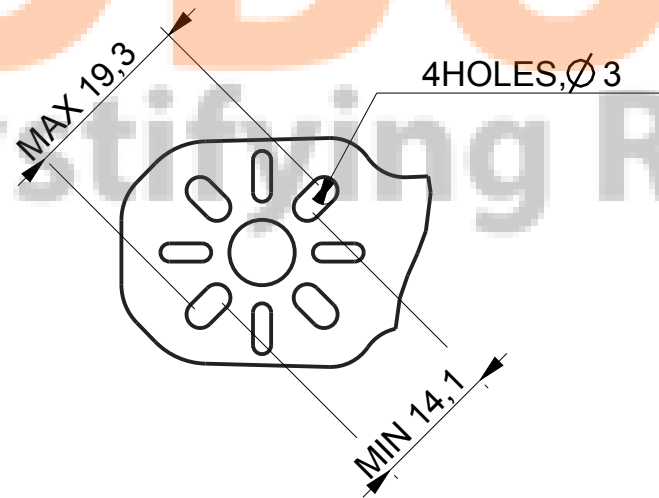

DETAIL A  
SCALE 1,200

DETAIL B  
SCALE 1,200

TITLE-Q-250-CARBON-FRAME	
PART NO.	ROBU.IN (PUNE)
SCALE-1:1	DATE-
ALL DIMENSIONS ARE IN MM	