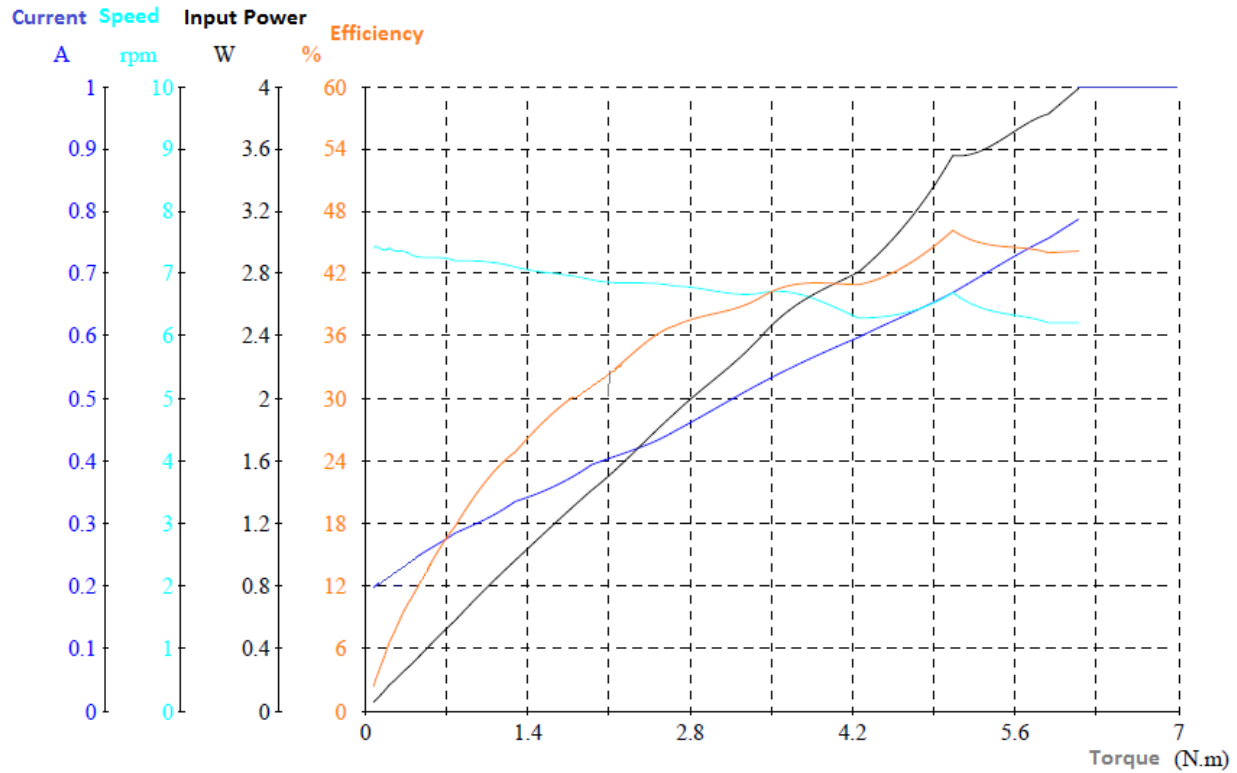

## Orange TT555 12V 8RPM Square Gearbox DC motor Test Report

Feature Points	Voltage(V)	Current(A)	Input power(W)	Torque (N.m)	Speed(RPM)	Output Power(W)	Efficiency (%)	Time(s)
No Load	11.54	0.198	2.286	0.072	7.4	0.056	2.4	0.000
Eff. max	11.47	0.670	7.684	5.066	6.7	3.553	46.2	82.31
P <sub>out</sub> max	11.47	0.786	9.022	6.143	6.2	3.988	44.2	94.35
Torque max	11.47	0.786	9.022	6.143	6.2	3.988	44.2	94.35