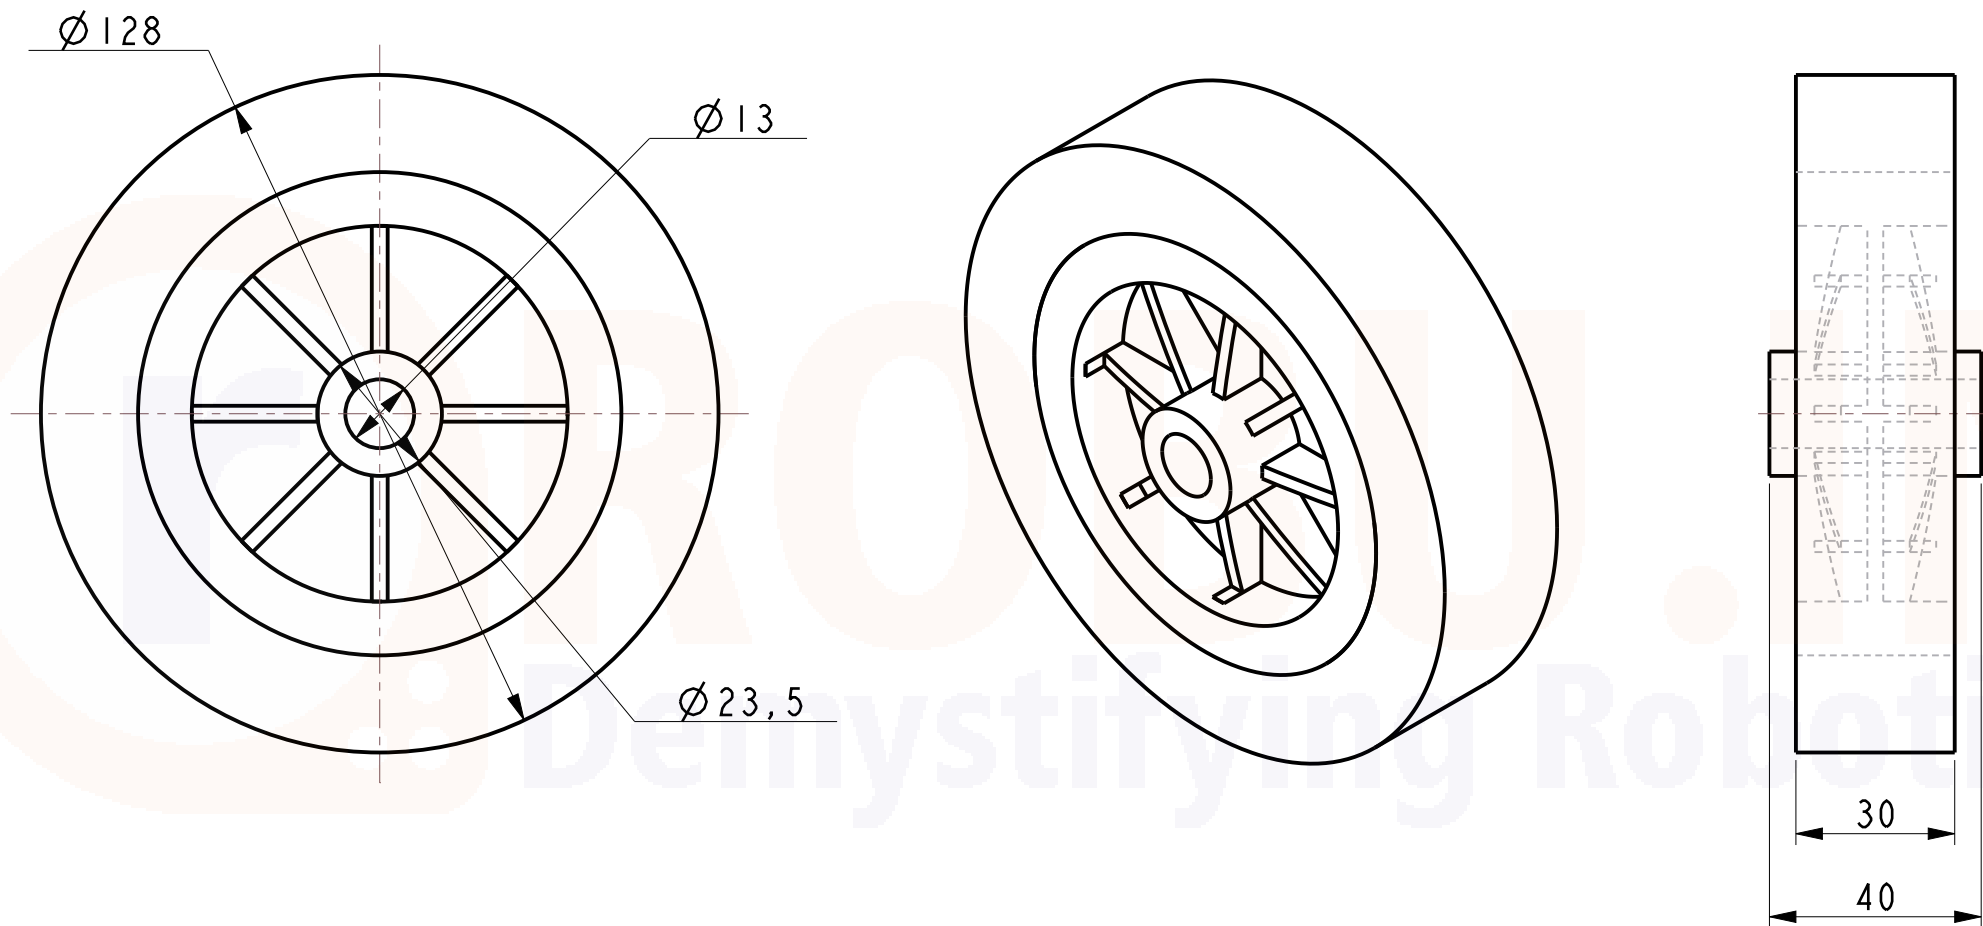

NOTE-DEPENDING ON THE MANUFACTURER,GIVEN DIMENSIONS MAY VARY IN THE RANGE OF $\pm 5\%$

TITLE-127 MM HEAVY DUTY WHEEL

PART NO. ROBU.IN

SCALE-1:1 DATE-

ALL DIMENSIONS ARE IN MM