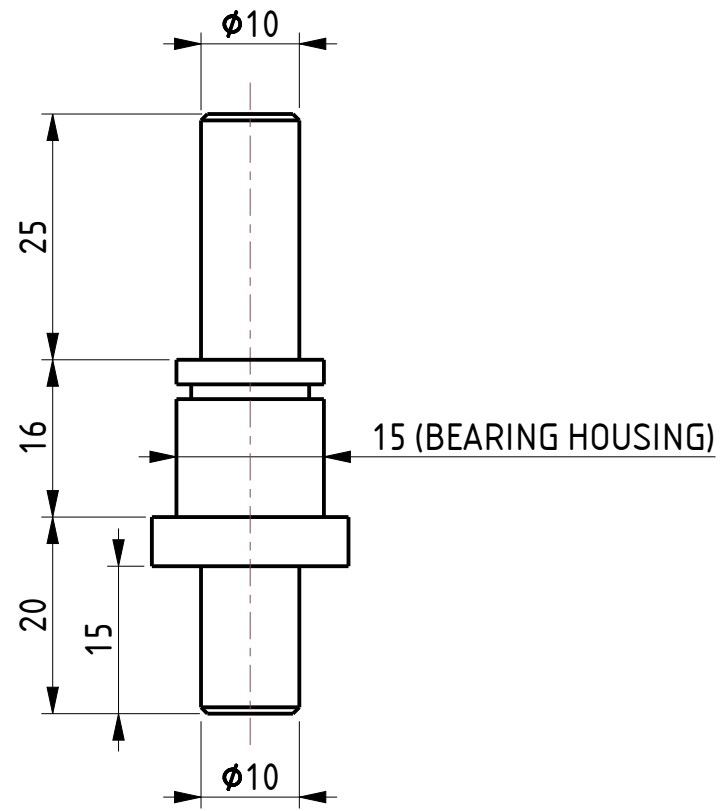

NOTE - DEPENDING ON THE MANUFACTURER, GIVEN DIMENSIONS MAY VARY IN THE RANGE OF $\pm 5\%$

TITLE - MS SHAFT FOR 6902 ZZ BEARING HOUSING	
SCALE - 1:1	ROBU.IN
ALL DIMENSIONS ARE IN MM	