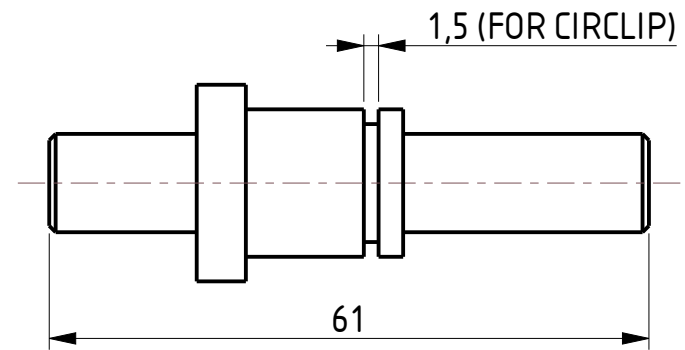

NOTE - DEPENDING ON THE MANUFACTURER, GIVEN DIMENSIONS MAY VARY IN THE RANGE OF $\pm 5\%$

TITLE - MS SHAFT FOR 6902 ZZ BEARING HOUSING	
SCALE - 1:1	ROBU.IN
ALL DIMENSIONS ARE IN MM	