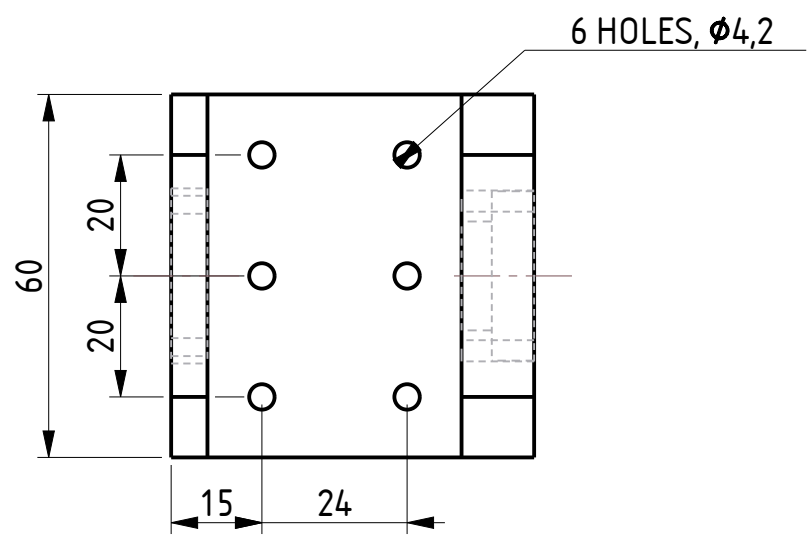

NOTE - DEPENDING ON THE MANUFACTURER, GIVEN DIMENSIONS MAY VARY IN THE RANGE OF $\pm 5\%$

TITLE - 6902 ZZ BEARING HOUSING FOR PG45 SERIES PLANETARY DC GEAR MOTOR

SCALE - 1:1

ROBU.IN

ALL DIMENSIONS ARE IN MM