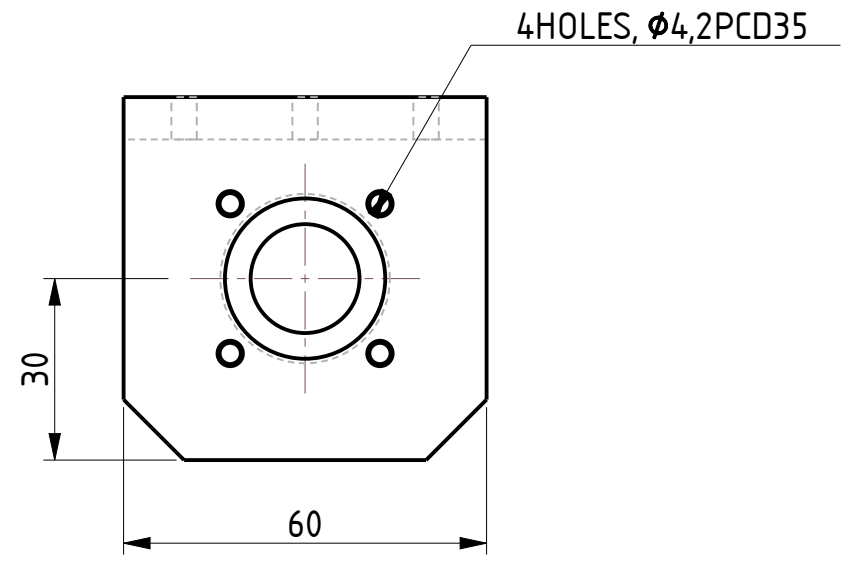

NOTE - DEPENDING ON THE MANUFACTURER, GIVEN DIMENSIONS MAY VARY IN THE RANGE OF $\pm 5\%$

TITLE - 6902 ZZ BEARING HOUSING FOR PG45 SERIES PLANETARY DC GEAR MOTOR

SCALE - 1:1

ROBU.IN

ALL DIMENSIONS ARE IN MM