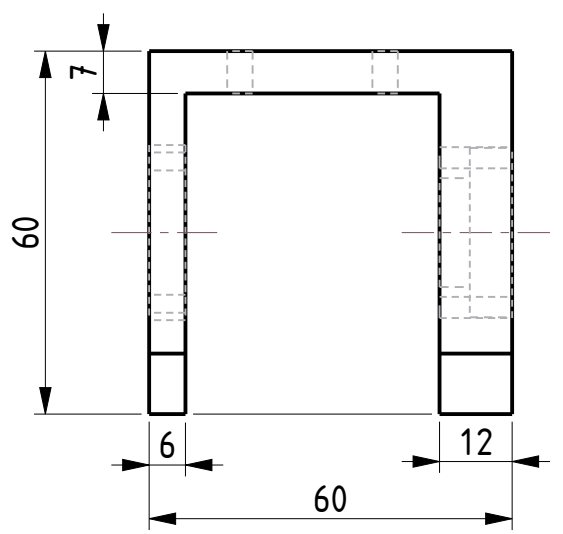

NOTE - DEPENDING ON THE MANUFACTURER, GIVEN DIMENSIONS MAY VARY IN THE RANGE OF $\pm 5\%$

TITLE - 6902 ZZ BEARING HOUSING FOR PG45 SERIES PLANETARY DC GEAR MOTOR

SCALE - 1:1

ROBU.IN

ALL DIMENSIONS ARE IN MM